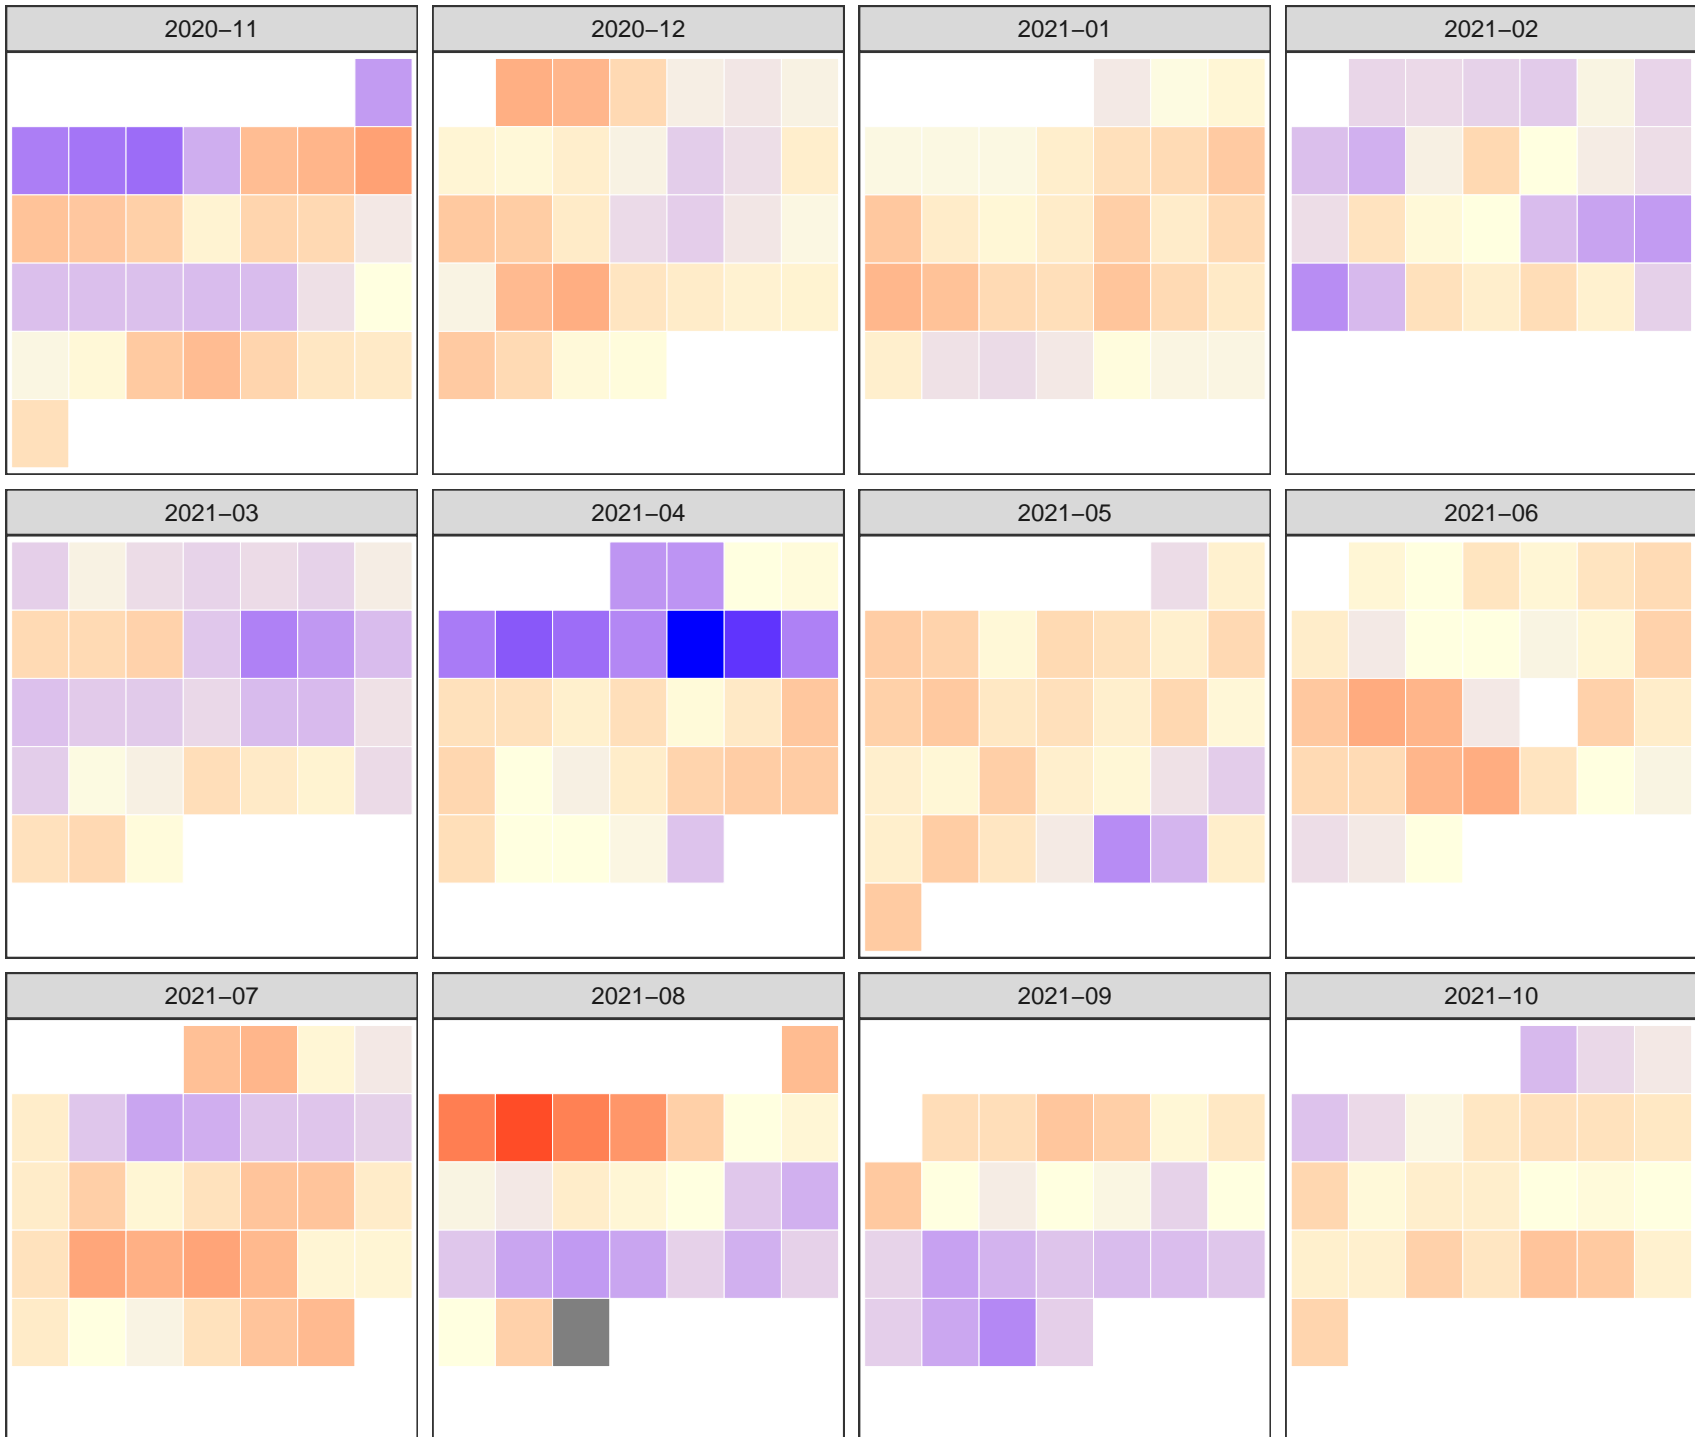

Normalized temperature anomaly, Fairbanks Airport, Last twelve months

Normalized anomaly (stddev)

-3 -2 -1 0 1 2 3